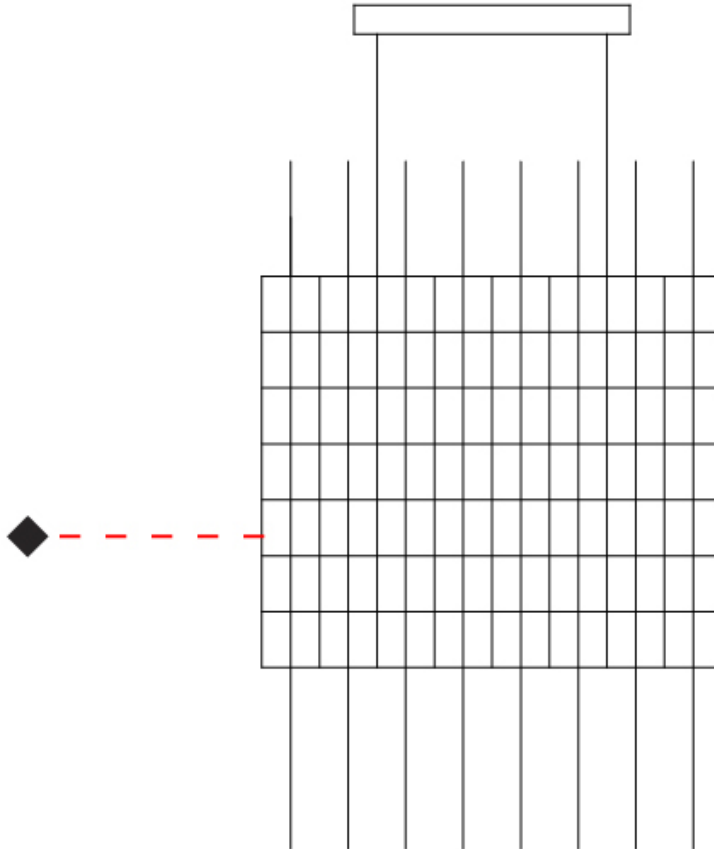

COSMOS SQUARE SUSPENSION

D101743-

PROJECT

TYPE

SPECIFIER

QUANTITY

DATE

D