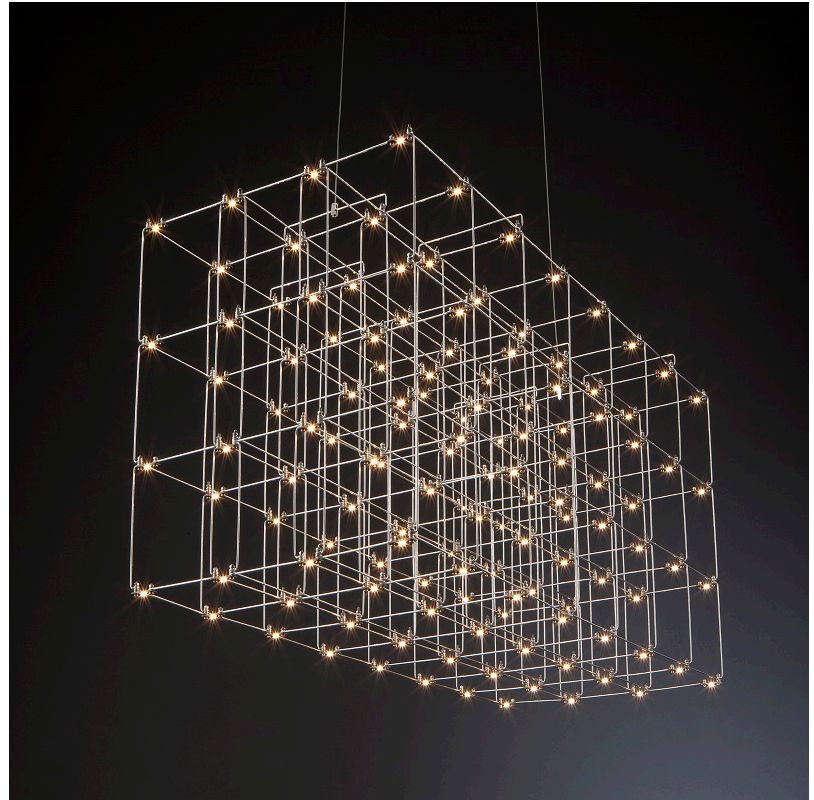

1. To build a product code in our configurator select the specify button on the base model # product page
2. To build a manual product code on this datasheet choose from the options listed below in blue font and add the suffix to the base model #

GENERAL

Series: Cosmos Square
Brand: Quasar
Division: Design
Mounting Type: Suspension
Mounting Location: Ceiling
Subcategory: Ambient

PHYSICAL

Shape: Rectangle
Length (mm): 875
Length (in): 34 7/16
Width (mm): 395
Width (in): 15 9/16
Height (mm): 250
Height (in): 9 13/16
Max. Overall Height (mm): 2250
Max. Overall Height (in): 88 9/16
Light Distribution: Omnidirectional
Weight (kg): 4
Weight (lbs): 8.82
Fixture Finish: [NIC / BRA / BBR](#)
Fixture Material: Metal
Cable Details: 2000mm Cable
Upon Request: Custom Sizes Optional Dowlight upon request

ELECTRICAL

Lamp Type: LED
Input Wattage (W): 57.6
Dimming: [Non-Dimming / Phase Dimming (120vac Only)](#)
Driver Included: Yes
Driver Location: Integrated
Driver Type: Constant Voltage - Universal
Driver Class: Class 2
Input Voltage (V): 120 - 277
Output Voltage (V): 12
Upon Request: (Not included - see components) Integral: 0-10Vdc dimming

LED

Number of LEDs: 96
Color Temperature (°K): [2400 / 2800](#)
Max. Delivered Lumen (lm): 2880 (2800K)
CRI: >90 CRI
Lamp Life (hrs): 50000

OPTICAL

RATINGS AND CERTIFICATIONS

Certified By: Certified for North American Standards
IP rating: IP20