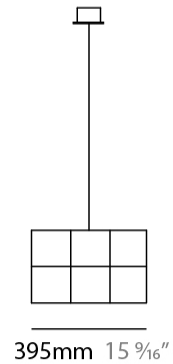

1. To build a product code in our configurator select the specify button on the base model # product page
2. To build a manual product code on this datasheet choose from the options listed below in blue font and add the suffix to the base model #

GENERAL

Series: Cosmos Square
Brand: Quasar
Division: Design
Mounting Type: Suspension
Mounting Location: Ceiling
Subcategory: Ambient

PHYSICAL

Shape: Rectangle
Length (mm): 875
Length (in): 34 7/16
Width (mm): 395
Width (in): 15 9/16
Height (mm): 250
Height (in): 9 13/16
Max. Overall Height (mm): 2250
Max. Overall Height (in): 88 9/16
Light Distribution: Omnidirectional
Weight (kg): 4
Weight (lbs): 8.82
Fixture Finish: [NIC / BRA / BBR](#)
Fixture Material: Metal
Cable Details: 2000mm Cable
Upon Request: Custom Sizes Optional Dowlight upon request

ELECTRICAL

Lamp Type: LED
Input Wattage (W): 57.6
Dimming: [Non-Dimming / Phase Dimming (120vac Only)](#)
Driver Included: Yes
Driver Location: Integrated
Driver Type: Constant Voltage - Universal
Driver Class: Class 2
Input Voltage (V): 120 - 277
Output Voltage (V): 12
Upon Request: (Not included - see components) Integral: 0-10Vdc dimming

LED

Number of LEDs: 96
Color Temperature (°K): [2400 / 2800](#)
Max. Delivered Lumen (lm): 2880 (2800K)
CRI: >90 CRI
Lamp Life (hrs): 50000

OPTICAL

RATINGS AND CERTIFICATIONS

Certified By: Certified for North American Standards
IP rating: IP20