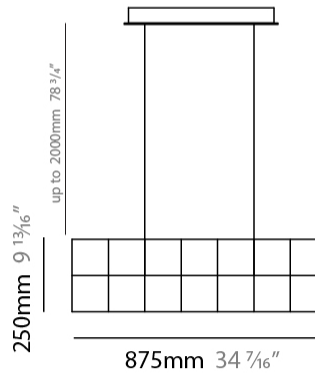

1. To build a product code in our configurator select the specify button on the base model # product page
2. To build a manual product code on this datasheet choose from the options listed below in blue font and add the suffix to the base model #

GENERAL

Series: Cosmos Square
Brand: Quasar
Division: Design
Mounting Type: Suspension
Mounting Location: Ceiling
Subcategory: Ambient

PHYSICAL

Shape: Rectangle
Length (mm): 875
Length (in): 34 7/16
Width (mm): 395
Width (in): 15 9/16
Height (mm): 250
Height (in): 9 13/16
Max. Overall Height (mm): 2250
Max. Overall Height (in): 88 9/16
Light Distribution: Omnidirectional
Weight (kg): 4
Weight (lbs): 8.82
Fixture Finish: [NIC / BRA / BBR](#)
Fixture Material: Metal
Cable Details: 2000mm Cable
Upon Request: Custom Sizes Optional Dowlight upon request

ELECTRICAL

Lamp Type: LED
Input Wattage (W): 57.6
Dimming: [Non-Dimming / Phase Dimming (120vac Only)](#)
Driver Included: Yes
Driver Location: Integrated
Driver Type: Constant Voltage - Universal
Driver Class: Class 2
Input Voltage (V): 120 - 277
Output Voltage (V): 12
Upon Request: (Not included - see components) Integral: 0-10Vdc dimming

LED

Number of LEDs: 96
Color Temperature (°K): [2400 / 2800](#)
Max. Delivered Lumen (lm): 2880 (2800K)
CRI: >90 CRI
Lamp Life (hrs): 50000

OPTICAL

RATINGS AND CERTIFICATIONS

Certified By: Certified for North American Standards
IP rating: IP20