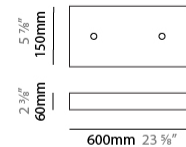

1. To build a product code in our configurator select the specify button on the base model # product page
2. To build a manual product code on this datasheet choose from the options listed below in blue font and add the suffix to the base model #

GENERAL

Series: Cosmos Square
Brand: Quasar
Division: Design
Mounting Type: Suspension
Mounting Location: Ceiling
Subcategory: Ambient

PHYSICAL

Shape: Rectangle
Length (mm): 875
Length (in): 34 7/16
Width (mm): 395
Width (in): 15 9/16
Height (mm): 250
Height (in): 9 13/16
Max. Overall Height (mm): 2250
Max. Overall Height (in): 88 9/16
Light Distribution: Omnidirectional
Weight (kg): 4
Weight (lbs): 8.82
Fixture Finish: [NIC / BRA / BBR](#)
Fixture Material: Metal
Cable Details: 2000mm Cable
Upon Request: Custom Sizes Optional Dowlight upon request

ELECTRICAL

Lamp Type: LED
Input Wattage (W): 57.6
Dimming: [Non-Dimming / Phase Dimming (120vac Only)](#)
Driver Included: Yes
Driver Location: Integrated
Driver Type: Constant Voltage - Universal
Driver Class: Class 2
Input Voltage (V): 120 - 277
Output Voltage (V): 12
Upon Request: (Not included - see components) Integral: 0-10Vdc dimming

LED

Number of LEDs: 96
Color Temperature (°K): [2400 / 2800](#)
Max. Delivered Lumen (lm): 2880 (2800K)
CRI: >90 CRI
Lamp Life (hrs): 50000

OPTICAL

RATINGS AND CERTIFICATIONS

Certified By: Certified for North American Standards
IP rating: IP20